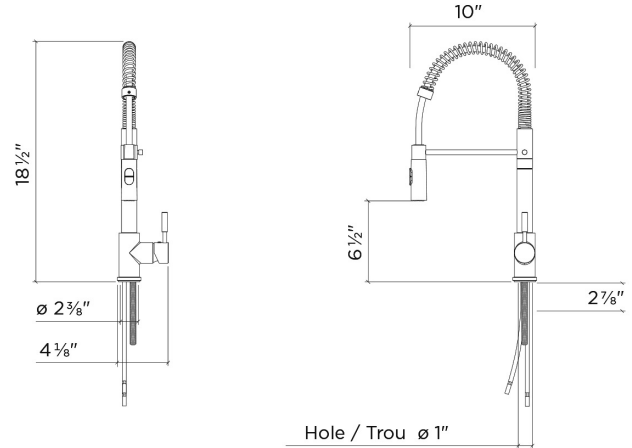

## 306011 | WAVE

TOPMOUNT KITCHEN FAUCET

### Specifications

Model	306011
Collection	Wave
Finish	Brushed Nickel

### Features

- Made in Italy
- Solid brass construction
- Available in two finishes
- Single hole installation
- 360° swivel flexible spout
- Dual jet spray head
- Locking spray jet mode
- Descaling system, for easy cleaning
- 8-5/8" projection
- Forward (90°) and lateral (30°) lever handle rotation, no interference with backsplash
- Braided stainless steel water supply hoses 18" long, with 3/8" fittings
- 2,2 gpm (8,3 L/min.) flow rate aerator
- Ceramic cartridge
- ASME A112.18.1 / CSA B125.1
- NSF / ANSI 61 compliant, low lead content
- ADA compliant